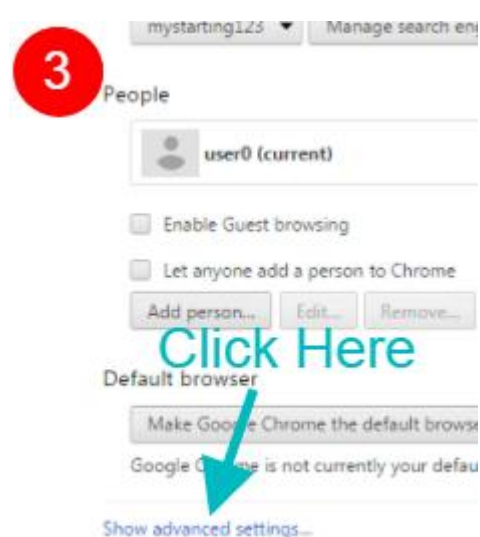

2. How to resolve this error in **Google Chrome** Browser : (Old Version)

1) On your computer, open Chrome.
2) At the top right, click More (:).
3) **More(:) ⇒ Settings ⇒ Show Advanced Settings ⇒ Privacy ⇒ Content Setting ⇒ Flash**
  ⇒ **Allow sites to run Flash**