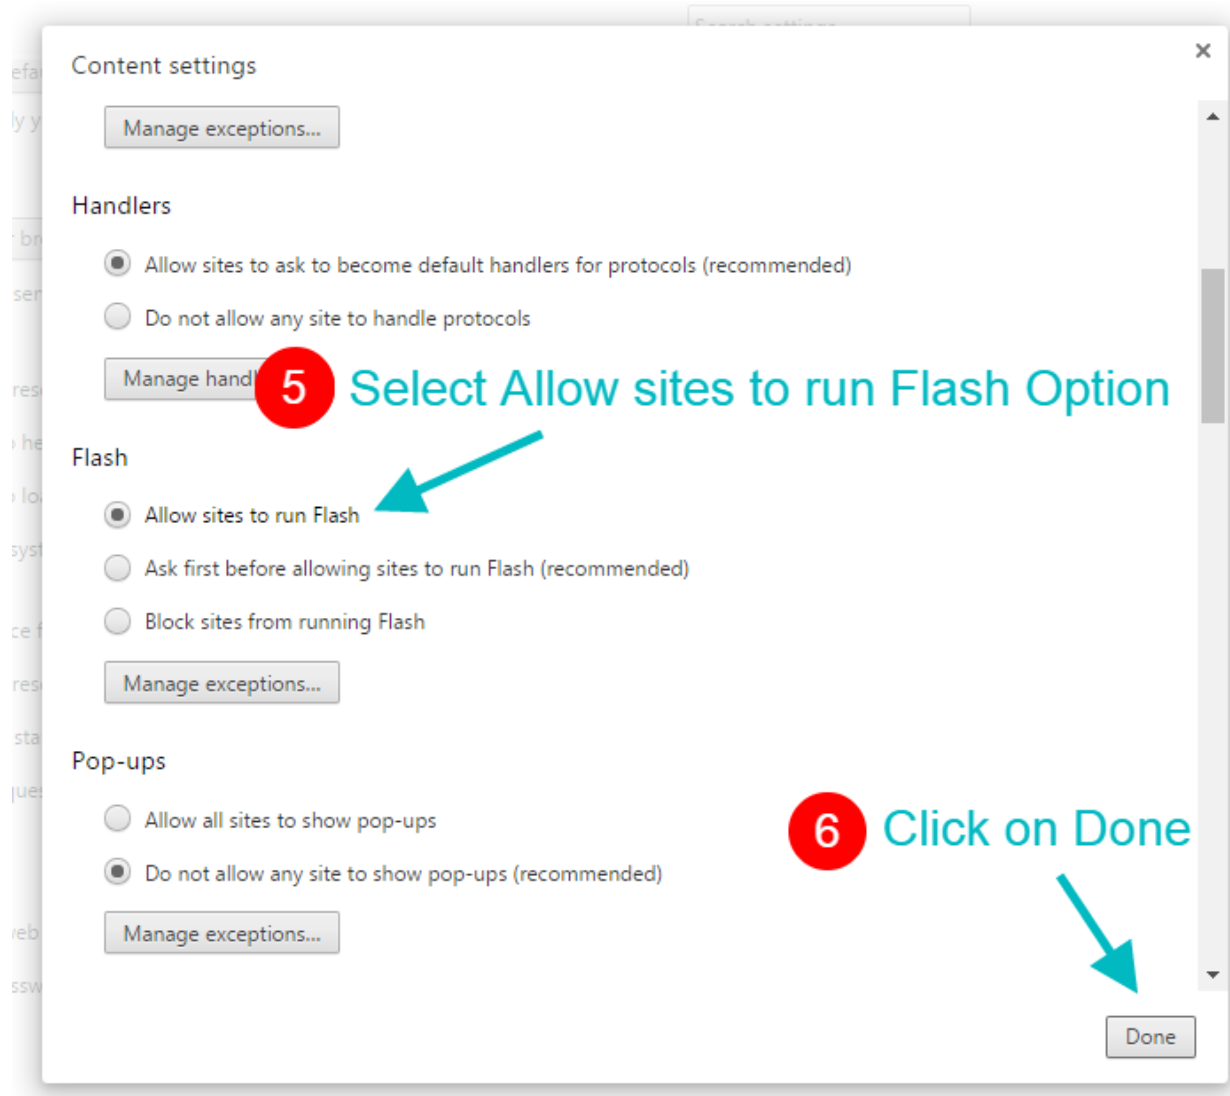

3. If you facing same error in **Internet Explorer OR Mozilla Firefox** Browser then :

i) Download Adobe Flash Player, open this link in your browser :

<https://get.adobe.com/flashplayer/>