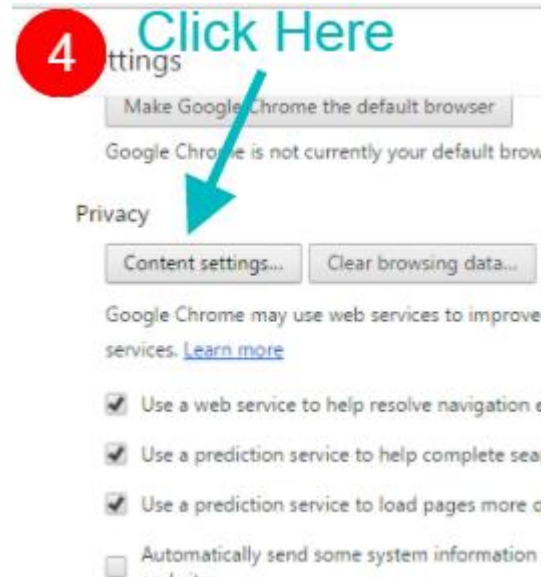

2. How to resolve this error in **Google Chrome** Browser : (Old Version)

1) On your computer, open Chrome.
2) At the top right, click More (:).
3) **More(:) ⇒ Settings ⇒ Show Advanced Settings ⇒ Privacy ⇒ Content Setting ⇒ Flash**
  ⇒ **Allow sites to run Flash**