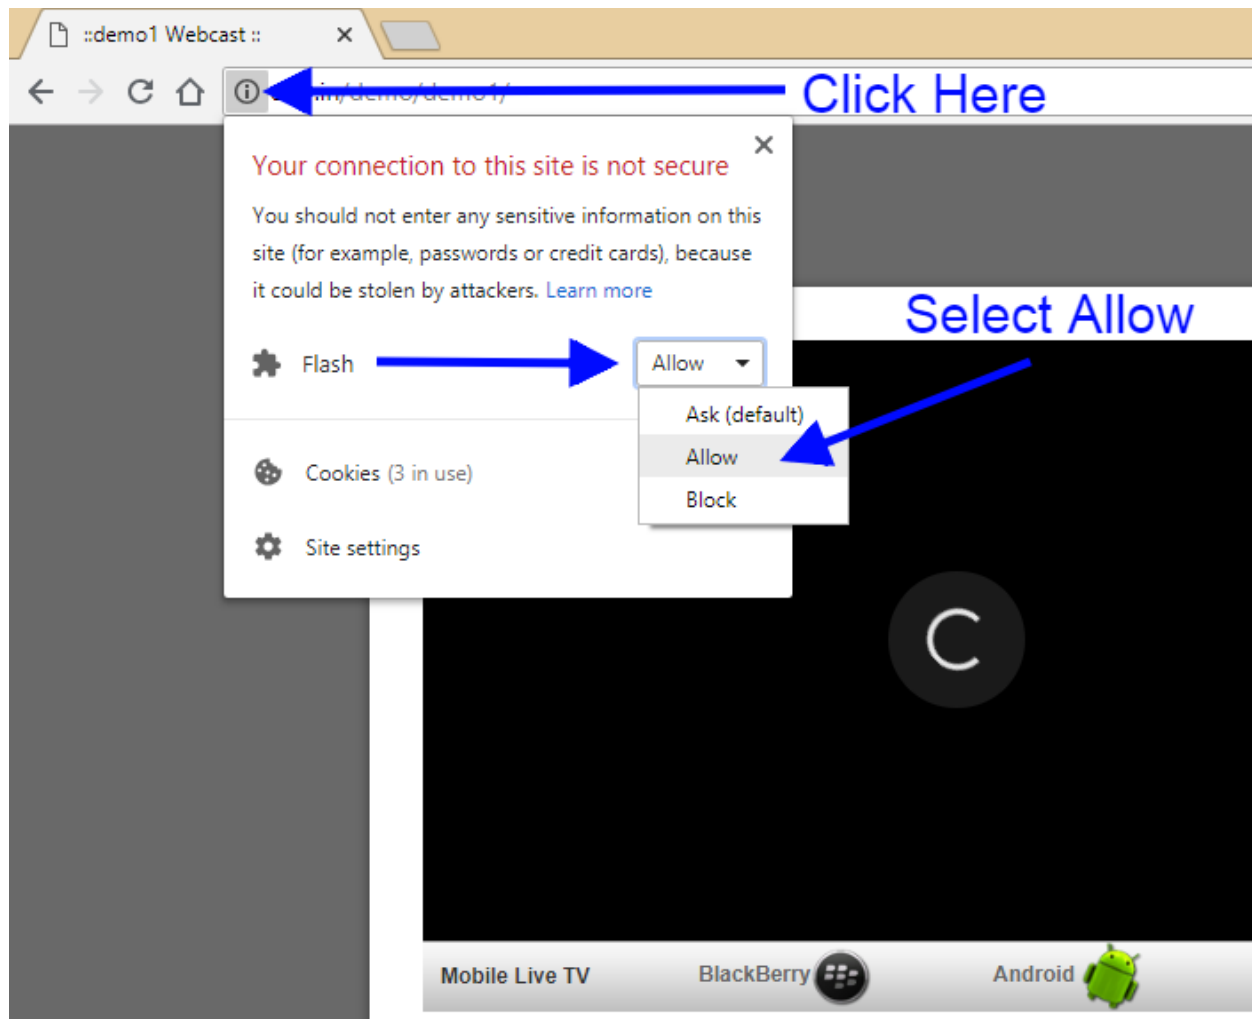

2. How to resolve this error in **Google Chrome** Browser :

(New Version: 61.0.3163.100)

1. To the left of the web address, click Lock or Info .
2. At the bottom, click **Site Settings**.
3. In the new tab, to the right of "Flash," click **Allow**.
4. Go back to the site and reload the page.