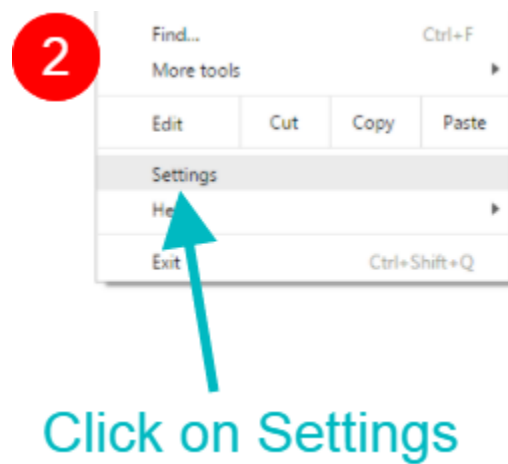

2. How to resolve this error in **Google Chrome** Browser : (Old Version)

1) On your computer, open Chrome.
2) At the top right, click More (:).
3) **More(:) ⇒ Settings ⇒ Show Advanced Settings ⇒ Privacy ⇒ Content Setting ⇒ Flash**
  ⇒ **Allow sites to run Flash**