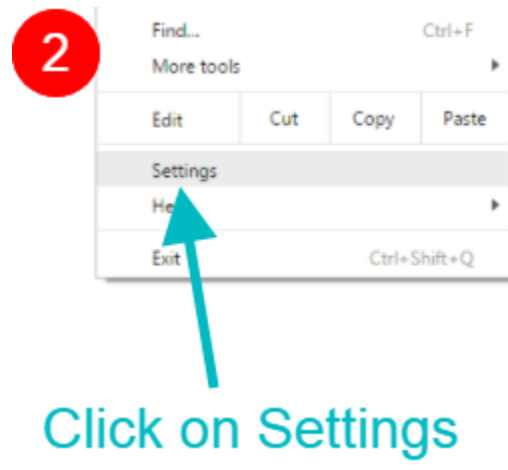

---

2. How to resolve this error in **Google Chrome** Browser :

1) On your computer, open Chrome.
  2) At the top right, click More (:).
  3) **More(:) ⇒ Settings ⇒ Show Advanced Settings ⇒ Privacy ⇒ Content Setting ⇒ Flash**
    ⇒ **Allow sites to run Flash**
2. ---